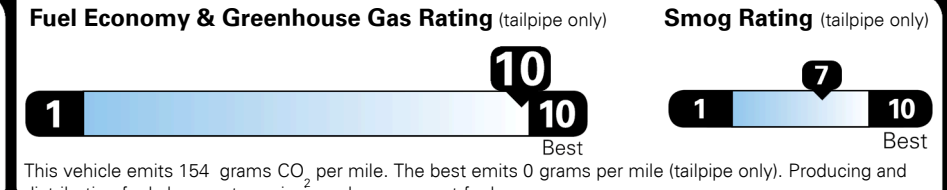

EPA DOT Fuel Economy and Environment

Gasoline Vehicle

Fuel Economy

58 MPG Large Cars range from 14 to 103 MPG. The best vehicle rates 136 MPGe.
 combined city/hwy

57 city
59 highway

1.7 gallons per 100 miles

You save \$3,750
in fuel costs over 5 years
 compared to the average new vehicle.

Annual fuel cost \$650

Actual results will vary for many reasons, including driving conditions and how you drive and maintain your vehicle. The average new vehicle gets 27 MPG and costs \$7,000 to fuel over 5 years. Cost estimates are based on 15,000 miles per year at \$ 2.55 per gallon. MPGe is miles per gasoline gallon equivalent. Vehicle emissions are a significant cause of climate change and smog.