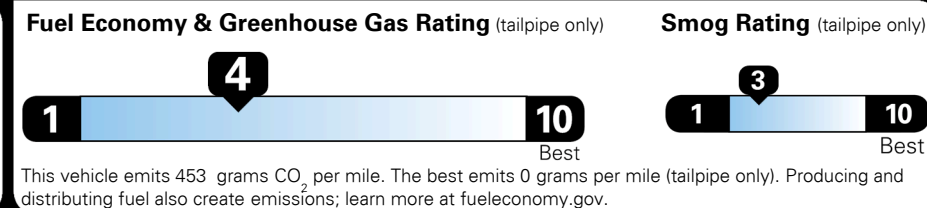

Blue Link® Connected Services 3-years Standard (Enrollment Required)

EPA DOT Fuel Economy and Environment

Gasoline Vehicle

Fuel Economy

20 MPG
 combined city/hwy

18 MPG
 city

23 MPG
 highway

5.0 gallons per 100 miles

Small SUVs range from 18 to 120 MPG. The best vehicle rates 136 MPGe.

You spend \$2,500
 more in fuel costs over 5 years compared to the average new vehicle.

Annual fuel cost \$1,900

Actual results will vary for many reasons, including driving conditions and how you drive and maintain your vehicle. The average new vehicle gets 27 MPG and costs \$7,000 to fuel over 5 years. Cost estimates are based on 15,000 miles per year at \$ 2.55 per gallon. MPGe is miles per gasoline gallon equivalent. Vehicle emissions are a significant cause of climate change and smog.