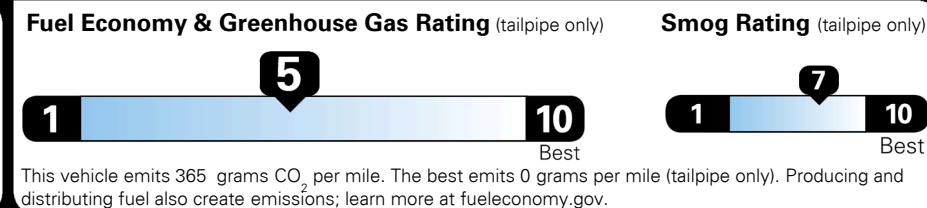

2019 NHTSA 5-Star Overall Safety Rating

EPA DOT Fuel Economy and Environment

Gasoline Vehicle

Fuel Economy

25 MPG
 combined city/hwy

22 MPG
 city

28 MPG
 highway

4.0 gallons per 100 miles

Small SUVs range from 18 to 120 MPG. The best vehicle rates 136 MPGe.

You spend \$750
 more in fuel costs over 5 years compared to the average new vehicle.

Annual fuel cost \$1,550

Actual results will vary for many reasons, including driving conditions and how you drive and maintain your vehicle. The average new vehicle gets 27 MPG and costs \$7,000 to fuel over 5 years. Cost estimates are based on 15,000 miles per year at \$ 2.55 per gallon. MPGe is miles per gasoline gallon equivalent. Vehicle emissions are a significant cause of climate change and smog.