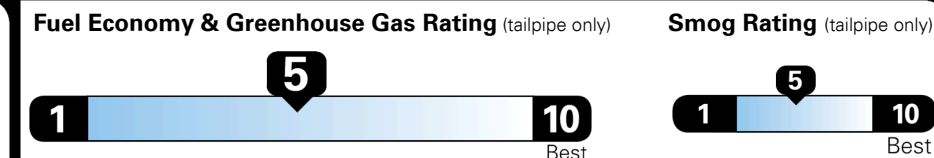

2019 NHTSA 5-Star Overall Safety Rating

EPA DOT Fuel Economy and Environment

Gasoline Vehicle

Fuel Economy

26 MPG
combined city/hwy

23 MPG
city

30 MPG
highway

3.8 gallons per 100 miles

Small SUVs range from 18 to 120 MPG. The best vehicle rates 136 MPGe.

You spend $250
more in fuel costs over 5 years compared to the average new vehicle.

Annual fuel cost $1,450