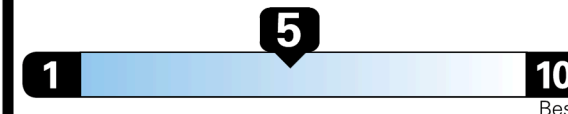

EPA DOT Fuel Economy and Environment

Gasoline Vehicle

Fuel Economy

26 MPG
combined city/hwy

23 MPG
city

30 MPG
highway

3.8 gallons per 100 miles

Small SUVs range from 18 to 120 MPG. The best vehicle rates 136 MPGe.

You spend $250
more in fuel costs over 5 years compared to the average new vehicle.

Annual fuel cost $1,450

Fuel Economy & Greenhouse Gas Rating (tailpipe only)