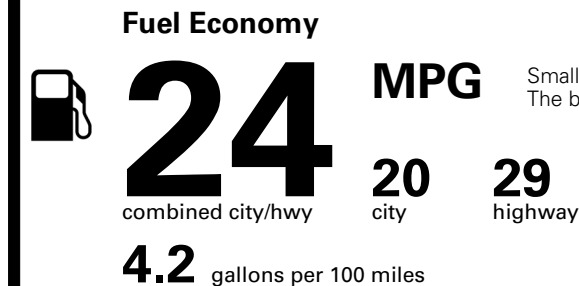

Inland Freight & Handling : \$1,600.00
Total Price : **\$50,160.00**

Proudly Supporting Hyundai Hope On Wheels and the Fight Against Pediatric Cancer Since 1998

Fuel Economy and Environment

Gasoline Vehicle

You spend
\$1,750
more in fuel costs over 5 years
 compared to the average new vehicle.

Annual fuel cost
\$2,050

Fuel Economy & Greenhouse Gas Rating (tailpipe only)

Smog Rating (tailpipe only)

This vehicle emits 374 grams CO₂ per mile. The best emits 0 grams per mile (tailpipe only). Producing and distributing fuel also create emissions; learn more at fueleconomy.gov.